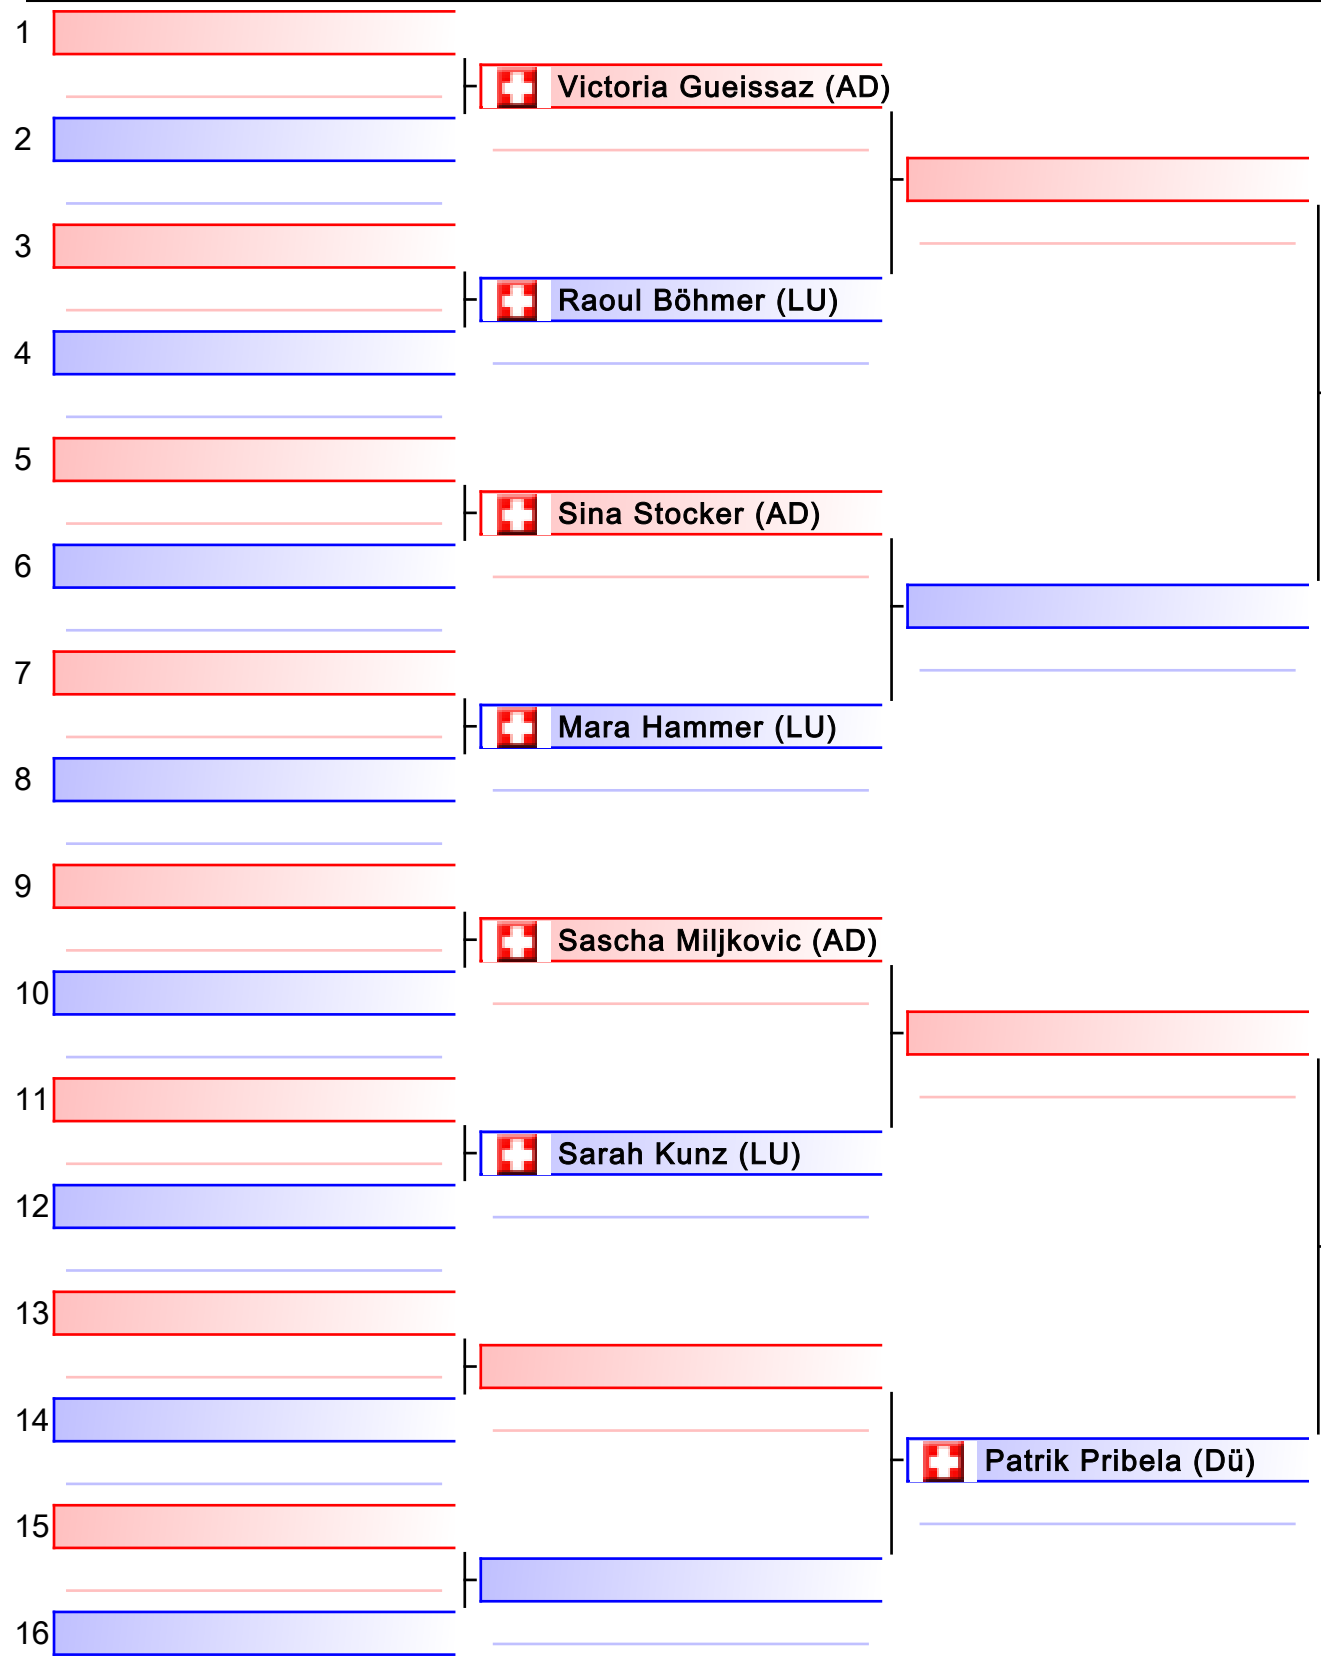

# 20 Adults Kata Gelb+Orange

KSI 09/2016

Tatami

Pool  
1/1

\_\_\_\_\_

Referees:			

Finale

Referees:			