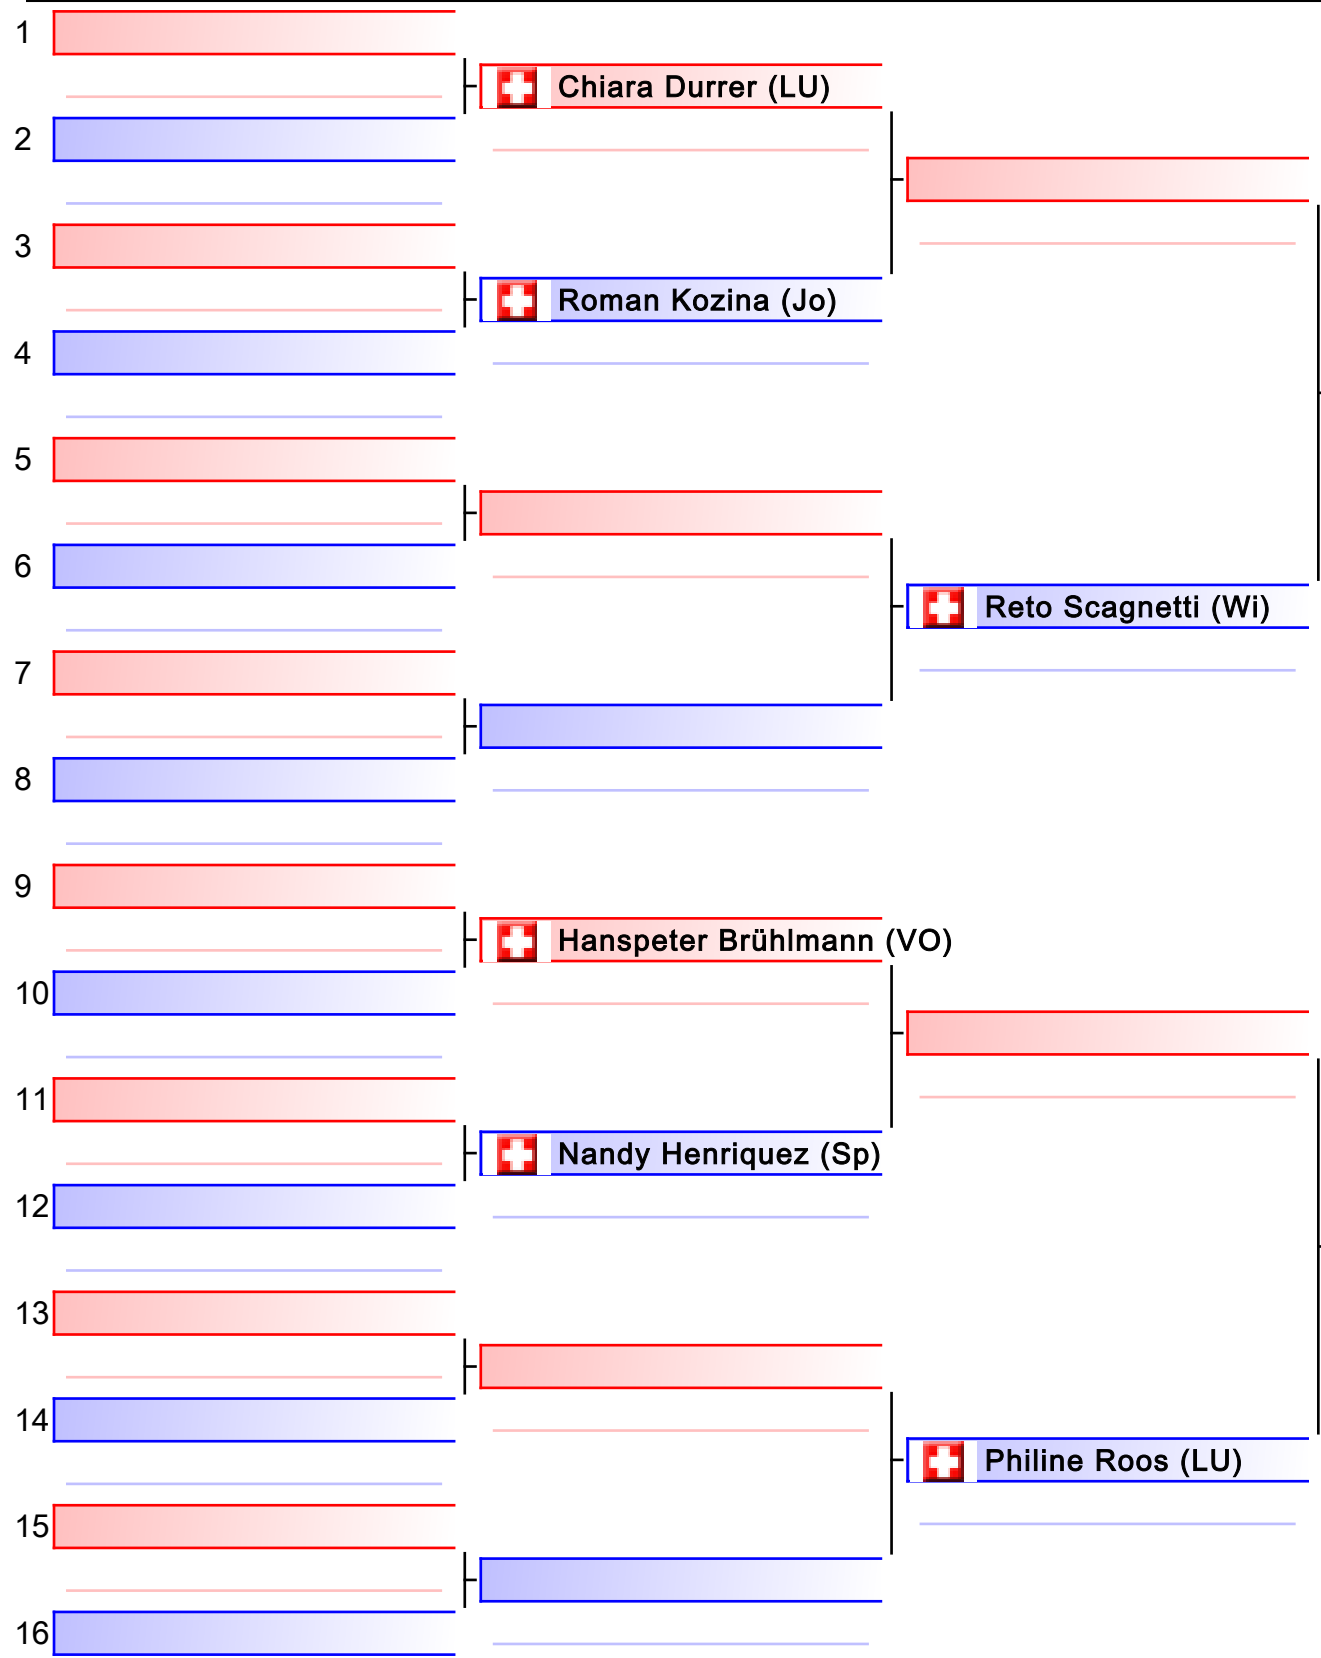

20 Adults Kata Gelb+Orange

KSI 09/2016

Tatami

Pool
1/1

_____

Referees: