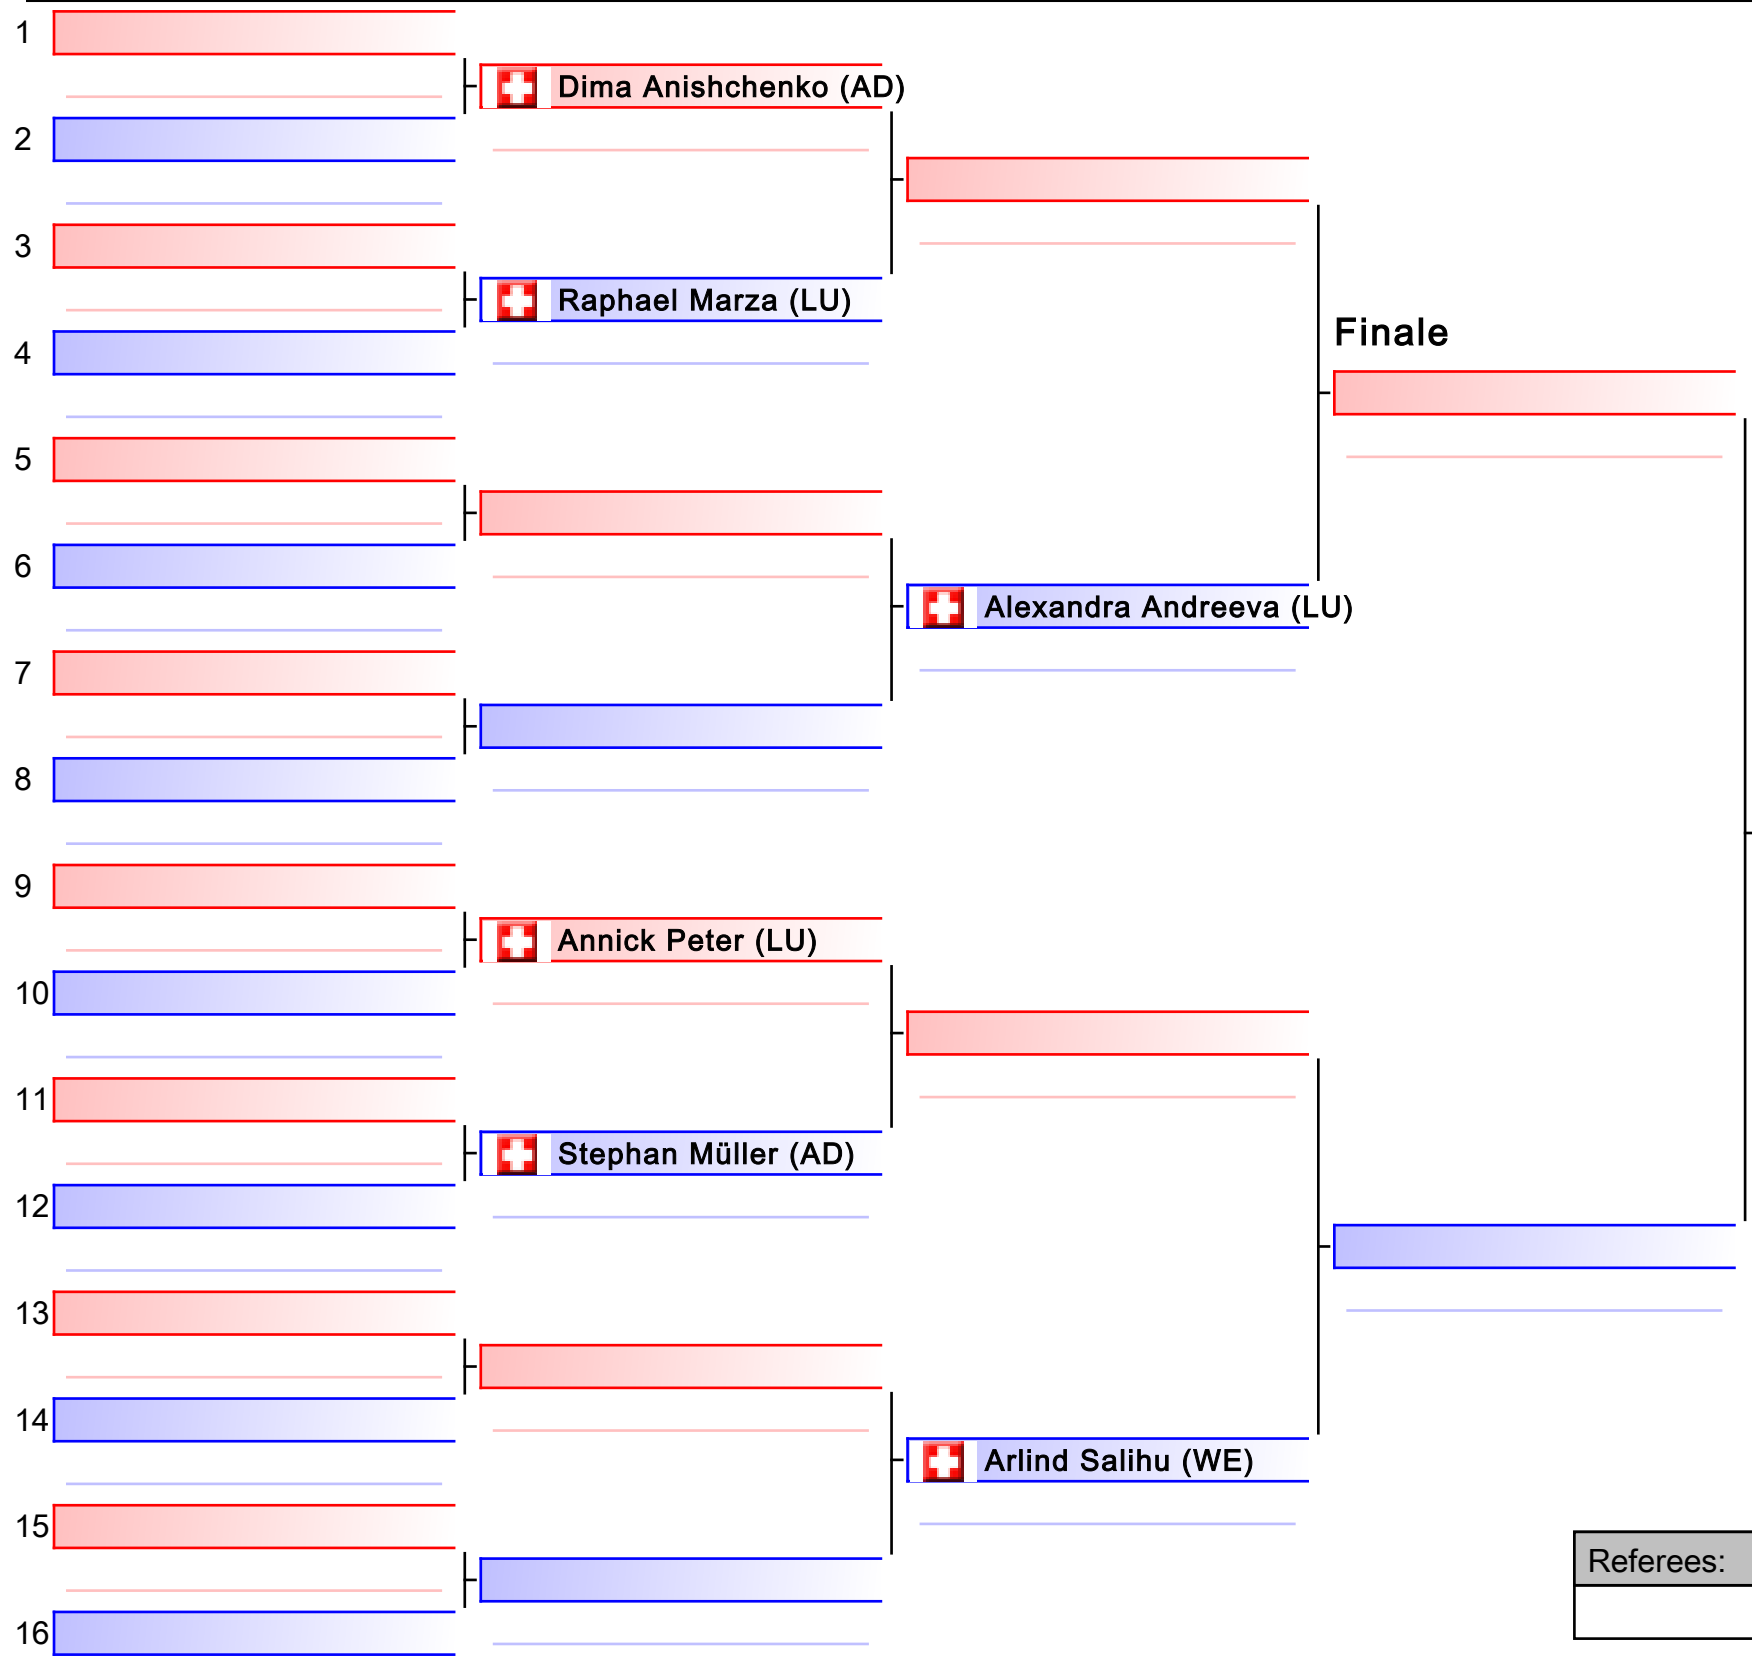

# 20 Adults Kata Gelb+Orange

KSI 09/2016

Tatami

Pool  
1/1

\_\_\_\_\_

Referees:			

Finale

Referees:			