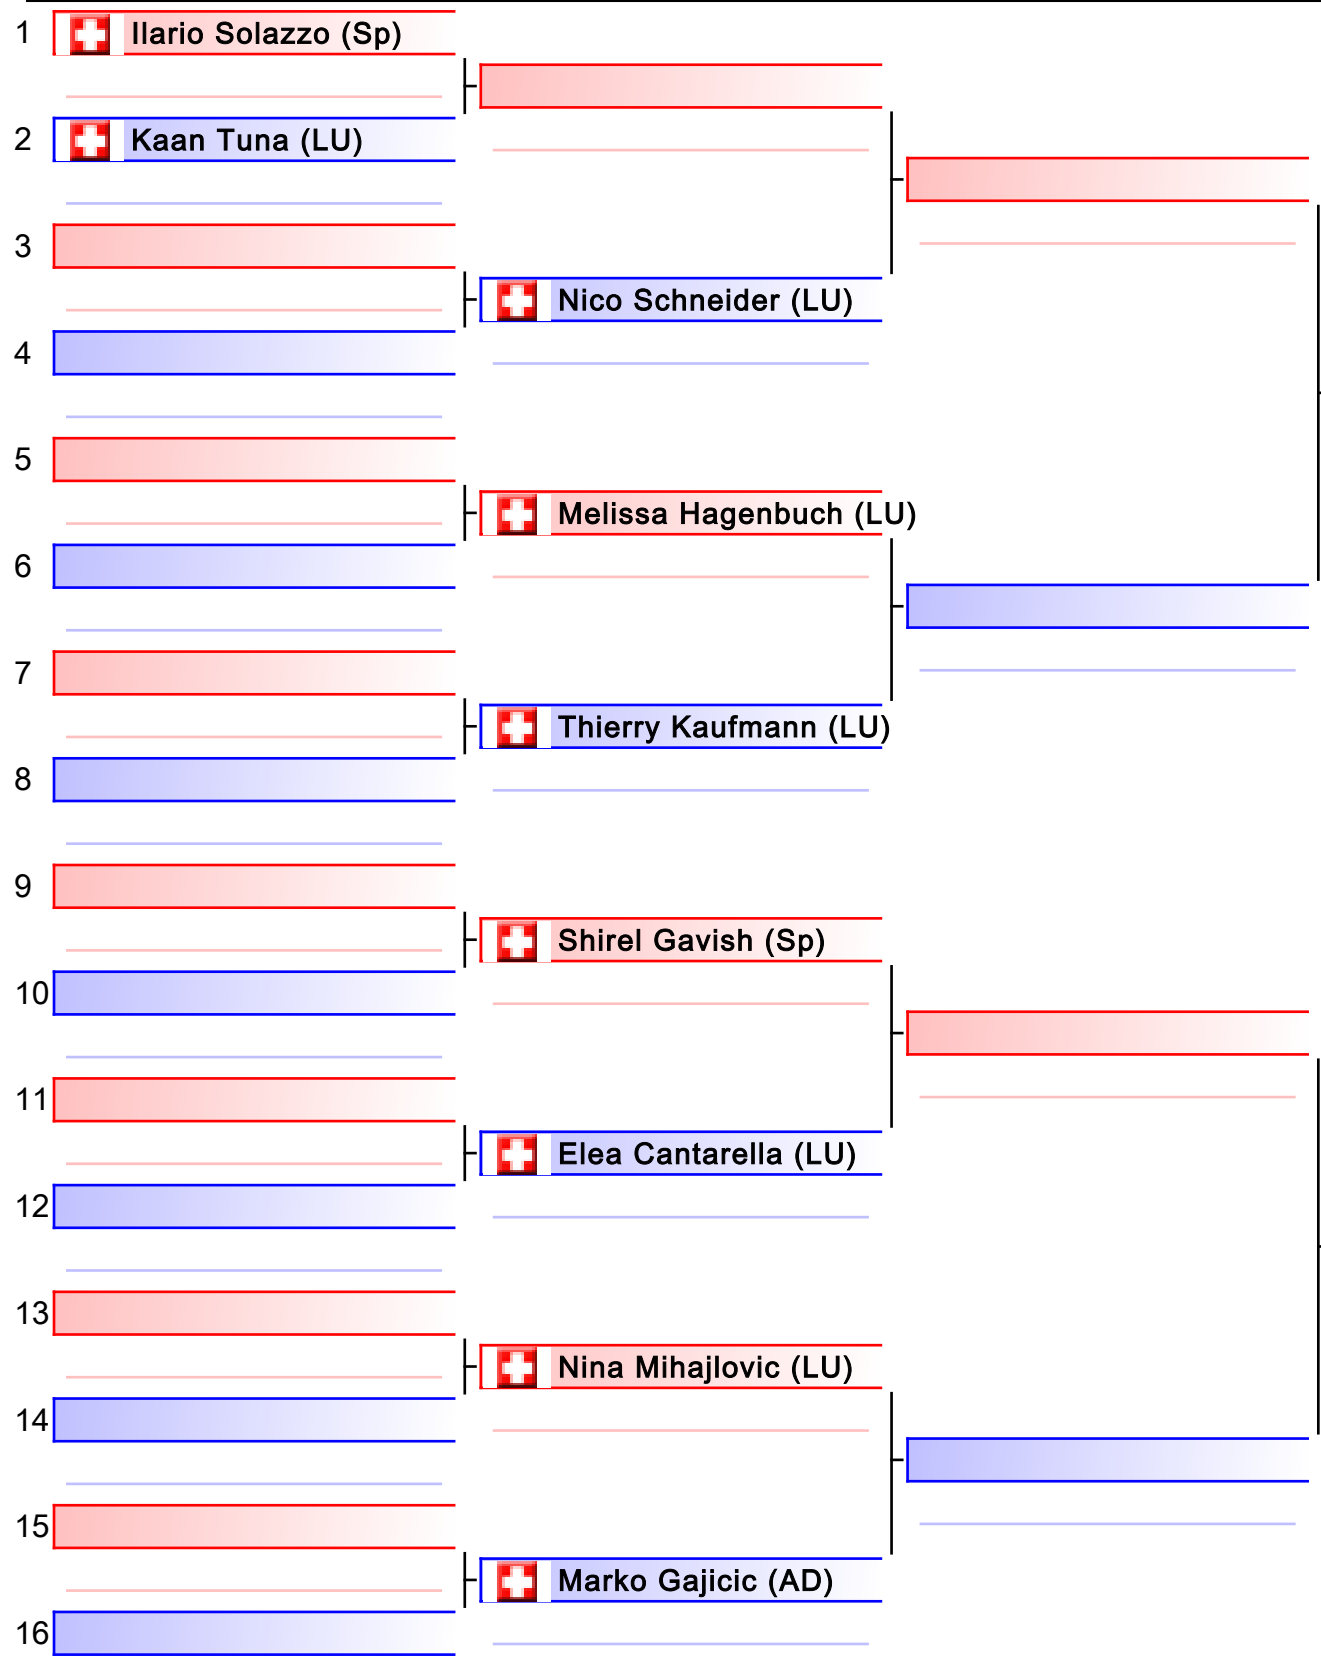

23 Kids Kata 3.kyu 9-11 Jahre

KSI 09/2016

Tatami

Pool
1/1

_____

Referees: